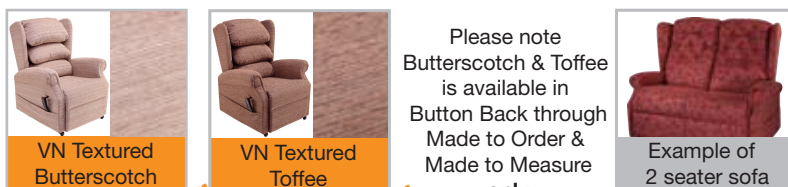

Also Available

Matching Sofa

2 New Economy Fabrics available in stock

Butterscotch
(W43)

Toffee
(W44)

Medina

Waterfall Back

Made in the UK

Medina

Waterfall Back

Choose our furniture with confidence -
All riser recliner chairs are tested by FIRA -
The leading authority in furniture safety by
design.

Medina Waterfall Back Size Guide:

	Small	Medium	Large
Seat height	46.7cm / 18½"	49.5cm / 19½"	53.3cm / 21"
Seat width	46.7cm / 18½"	50.8cm / 20"	55.9cm / 22"
Seat depth	45.7cm / 18"	50.8cm / 20"	53.3cm / 21"
Arm height	20.3cm / 8"	19.1cm / 7½"	19.1cm / 7½"
Back height	66cm / 26"	68.6cm / 27"	71.1cm / 28"
Overall width	81.3cm / 32"	83.8cm / 33"	86.4cm / 34"
Overall height	108cm / 42½"	110.5cm / 43½"	113cm / 44½"
Weight limit	25 stone / 158.8kgs	25 stone / 158.8kgs	25 stone / 158.8kgs

The Medina Cosi Chair is a superbly comfortable independent Dual-motor chair with pocket sprung chaise seating and a soft fibre filled backrest. The independent control of backrest and footrest functions operated through the simple handset enables any individual to find their desired seating or reclined position for maximum comfort.

Main Features:

- 5-button power on handset
- Button or Waterfall Back design
- Pocket sprung seat base
- Scroll arms with wings
- 5 Year Guarantee on frames, mechanisms and all electrics
- Arm covers and Antimacassar as standard
- Other fabrics are available on Made to order